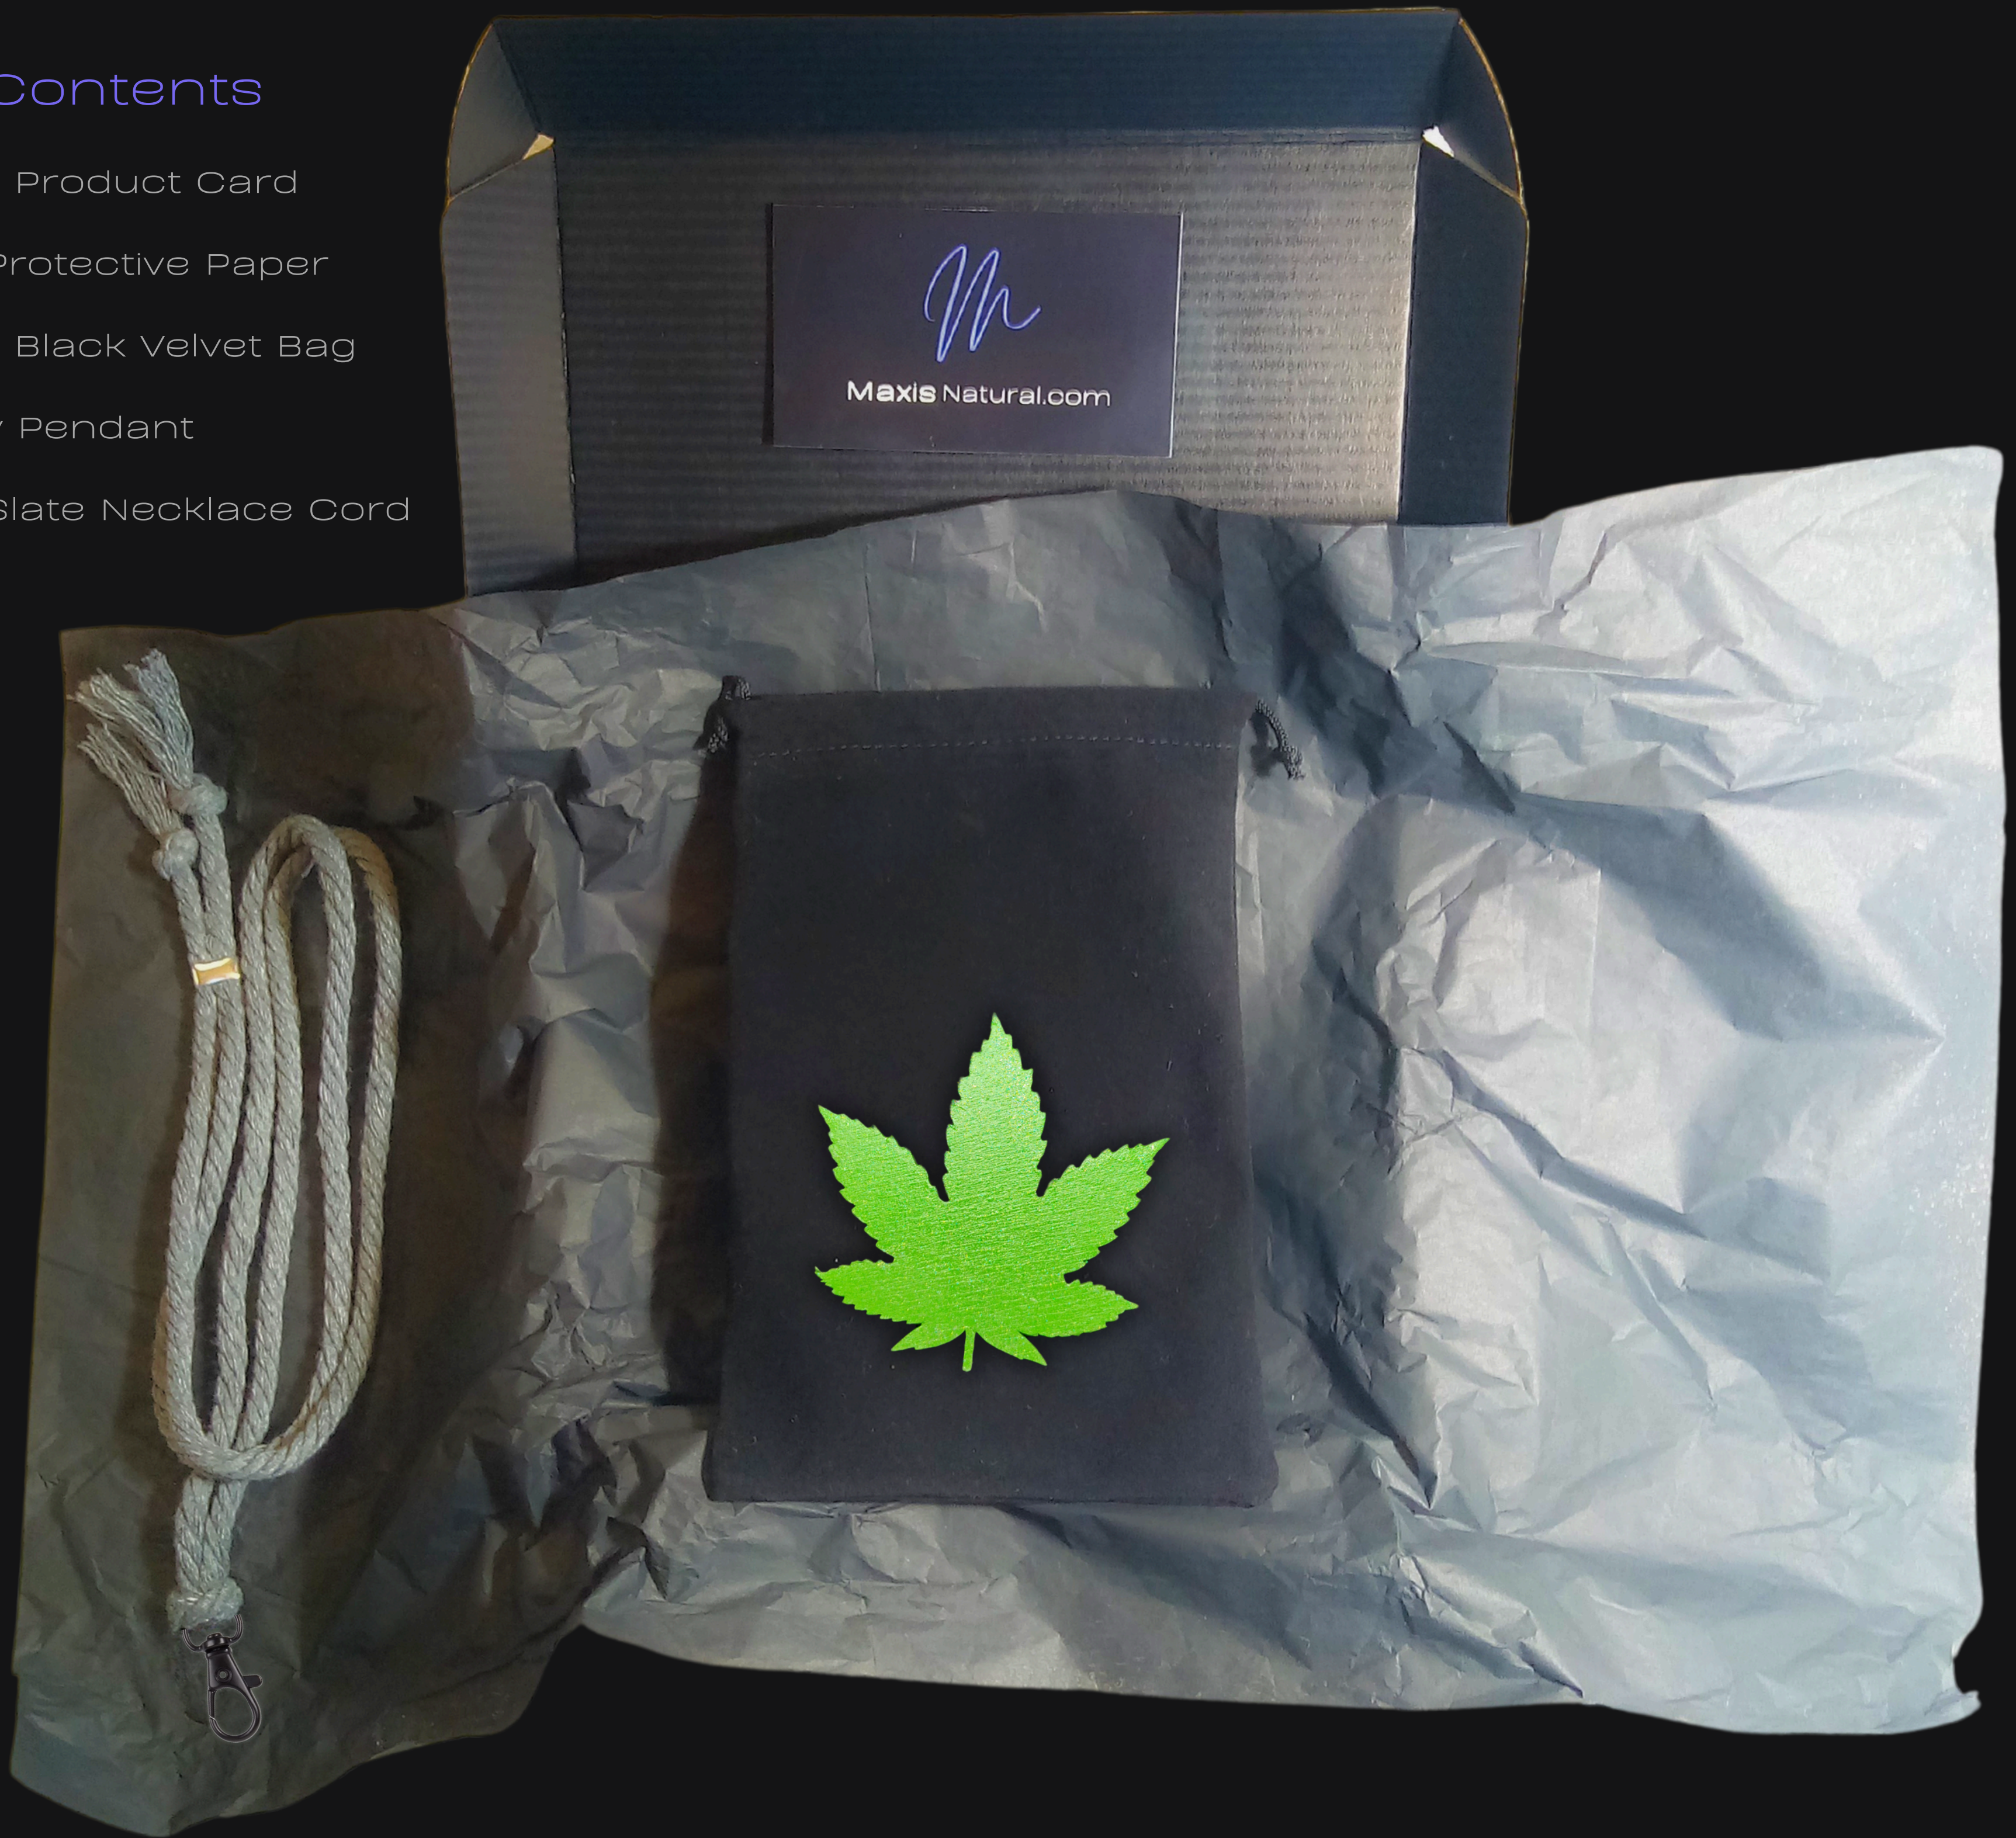

Your New Box

Hand Crafted In: Astoria, Oregon

Artist: Maxis Richards

Box Contents

Signed Product Card

Black Protective Paper

5" by 7" Black Velvet Bag

Energy Pendant

Silver Slate Necklace Cord

Created Exclusively For You By:

Maxis Natural.com