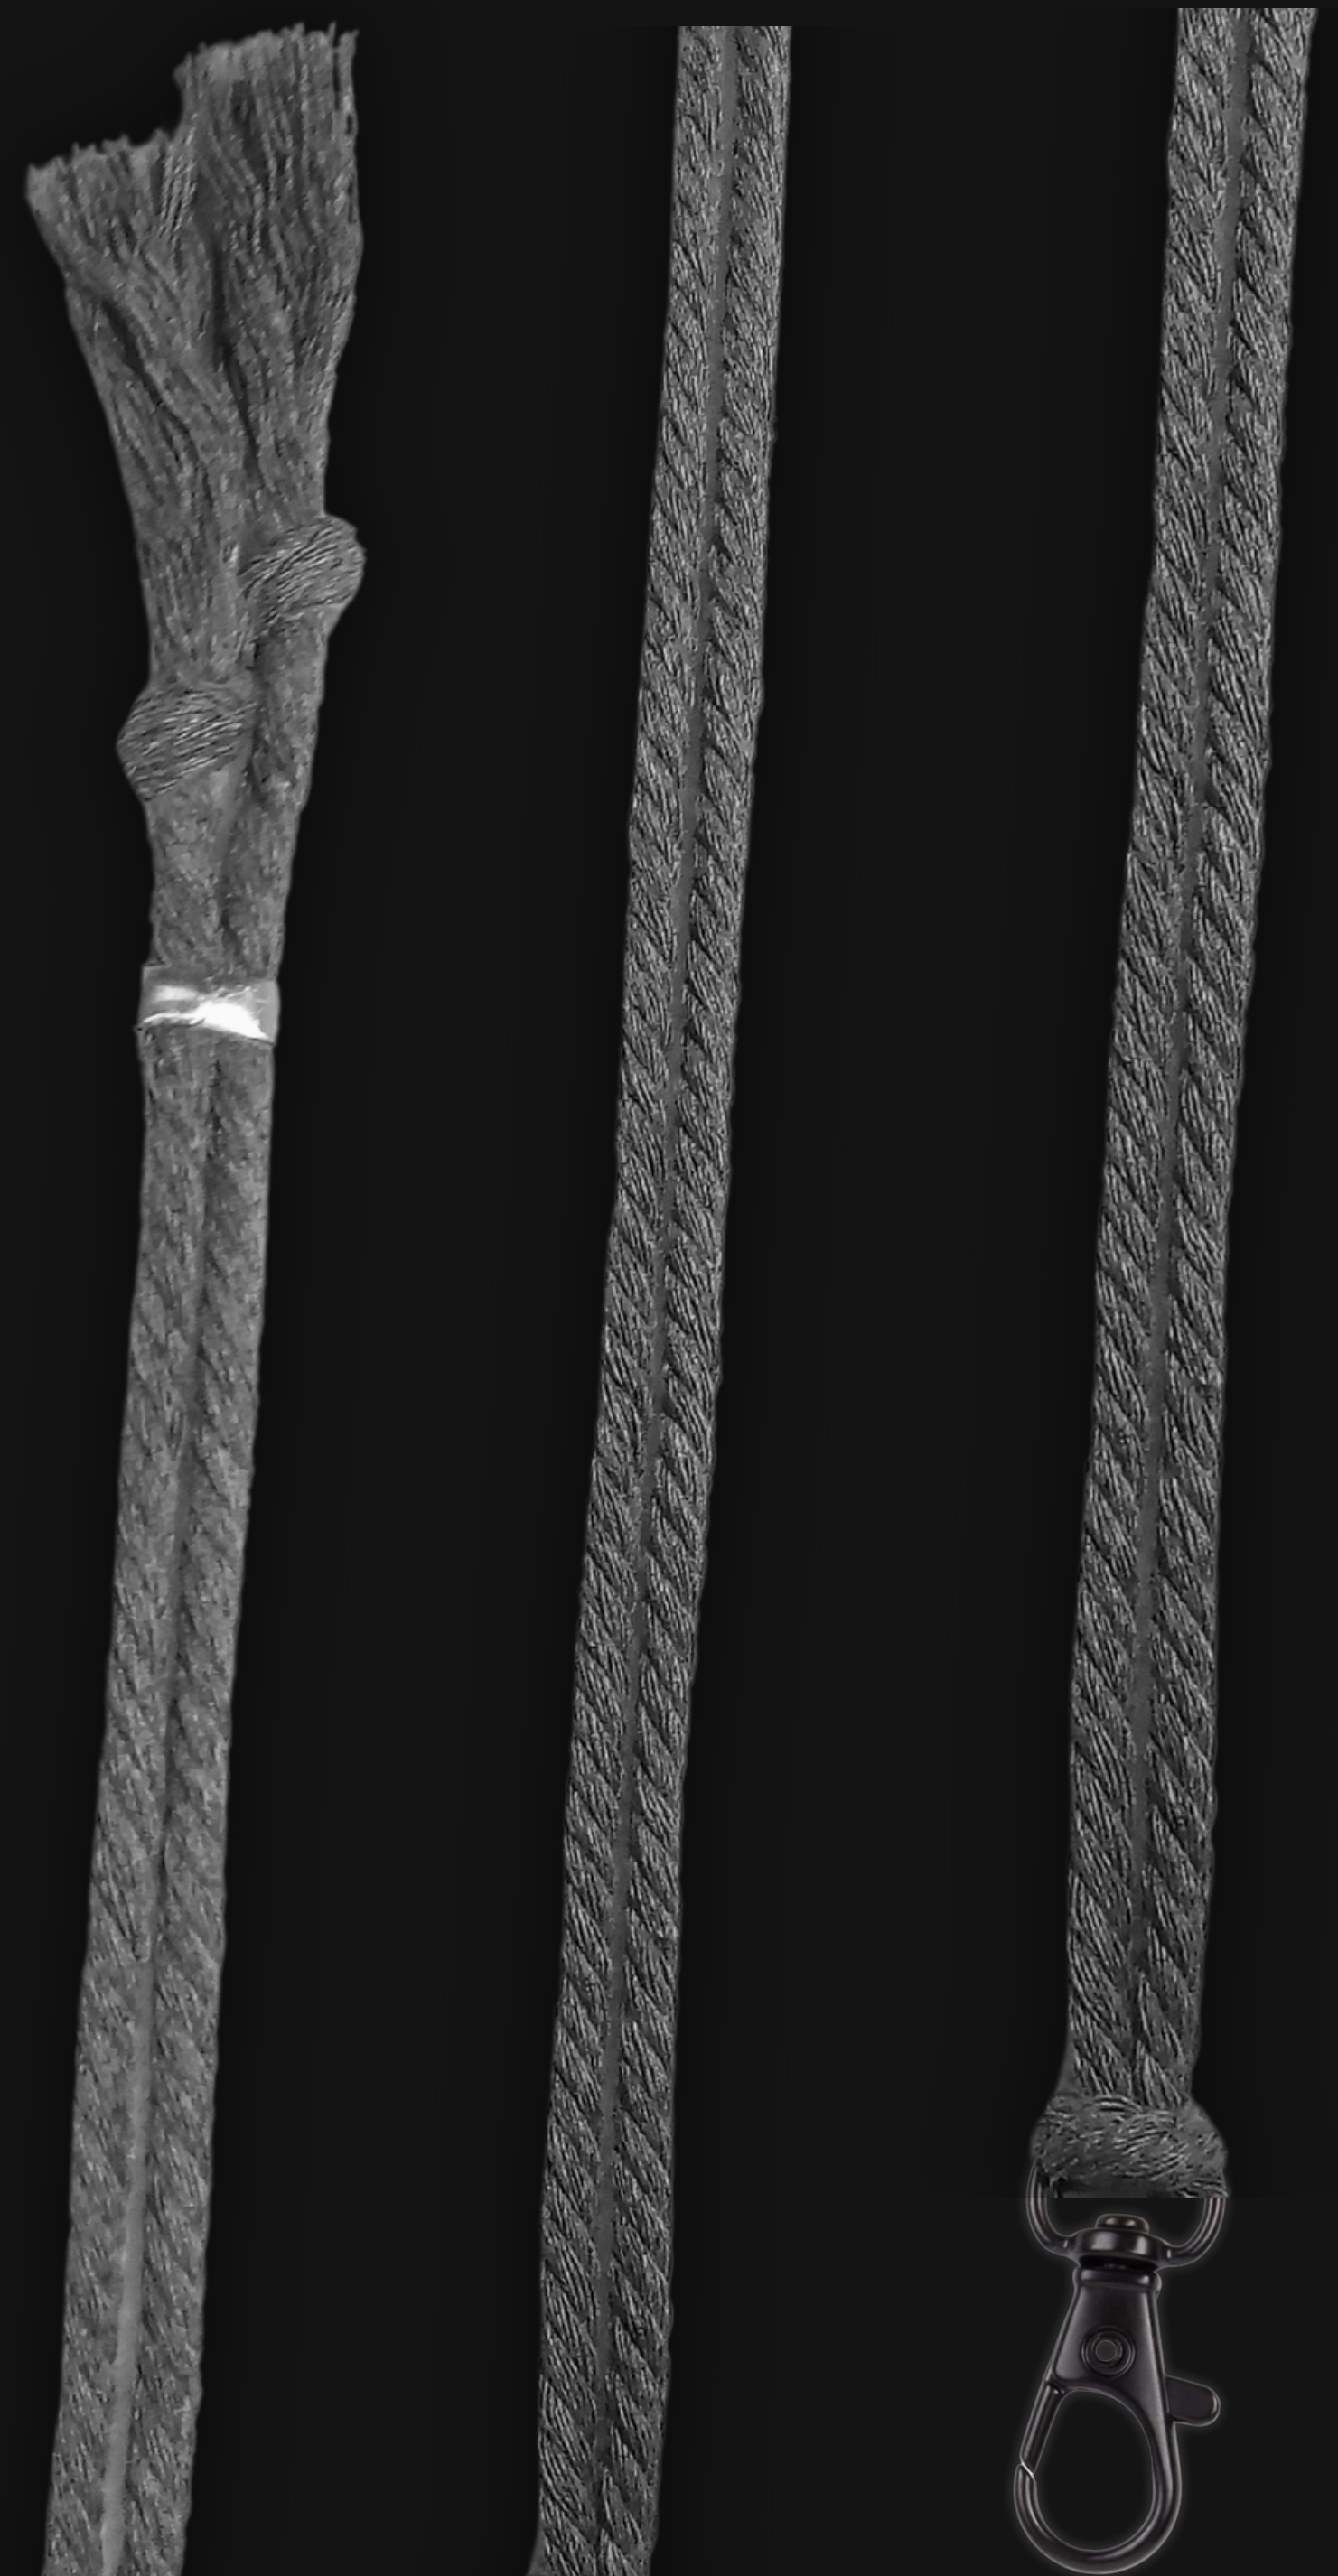

High Quality Regal Braided Cord

Hand Crafted In: Astoria, Oregon

Artist: Maxis Richards

Cord Specifications

Soft & Thick Premium Cotton Cord

High-Quality 5mm Thick

Triple Twisted Regal Braided

24 Strands per Braid

Hypoallergenic & Fray-Free

Cord Length

24" inches Extra Long [48" Total]

Easy Custom Length Adjustment

Metal Slide Adjustment Clip

Cord Colors

Silver Slate Cotton Cord

Polished Metal Locking Spring Clasp

Silver Sliding Length Adjustment Clasp

Created Exclusively For You By:

Maxis Natural.com