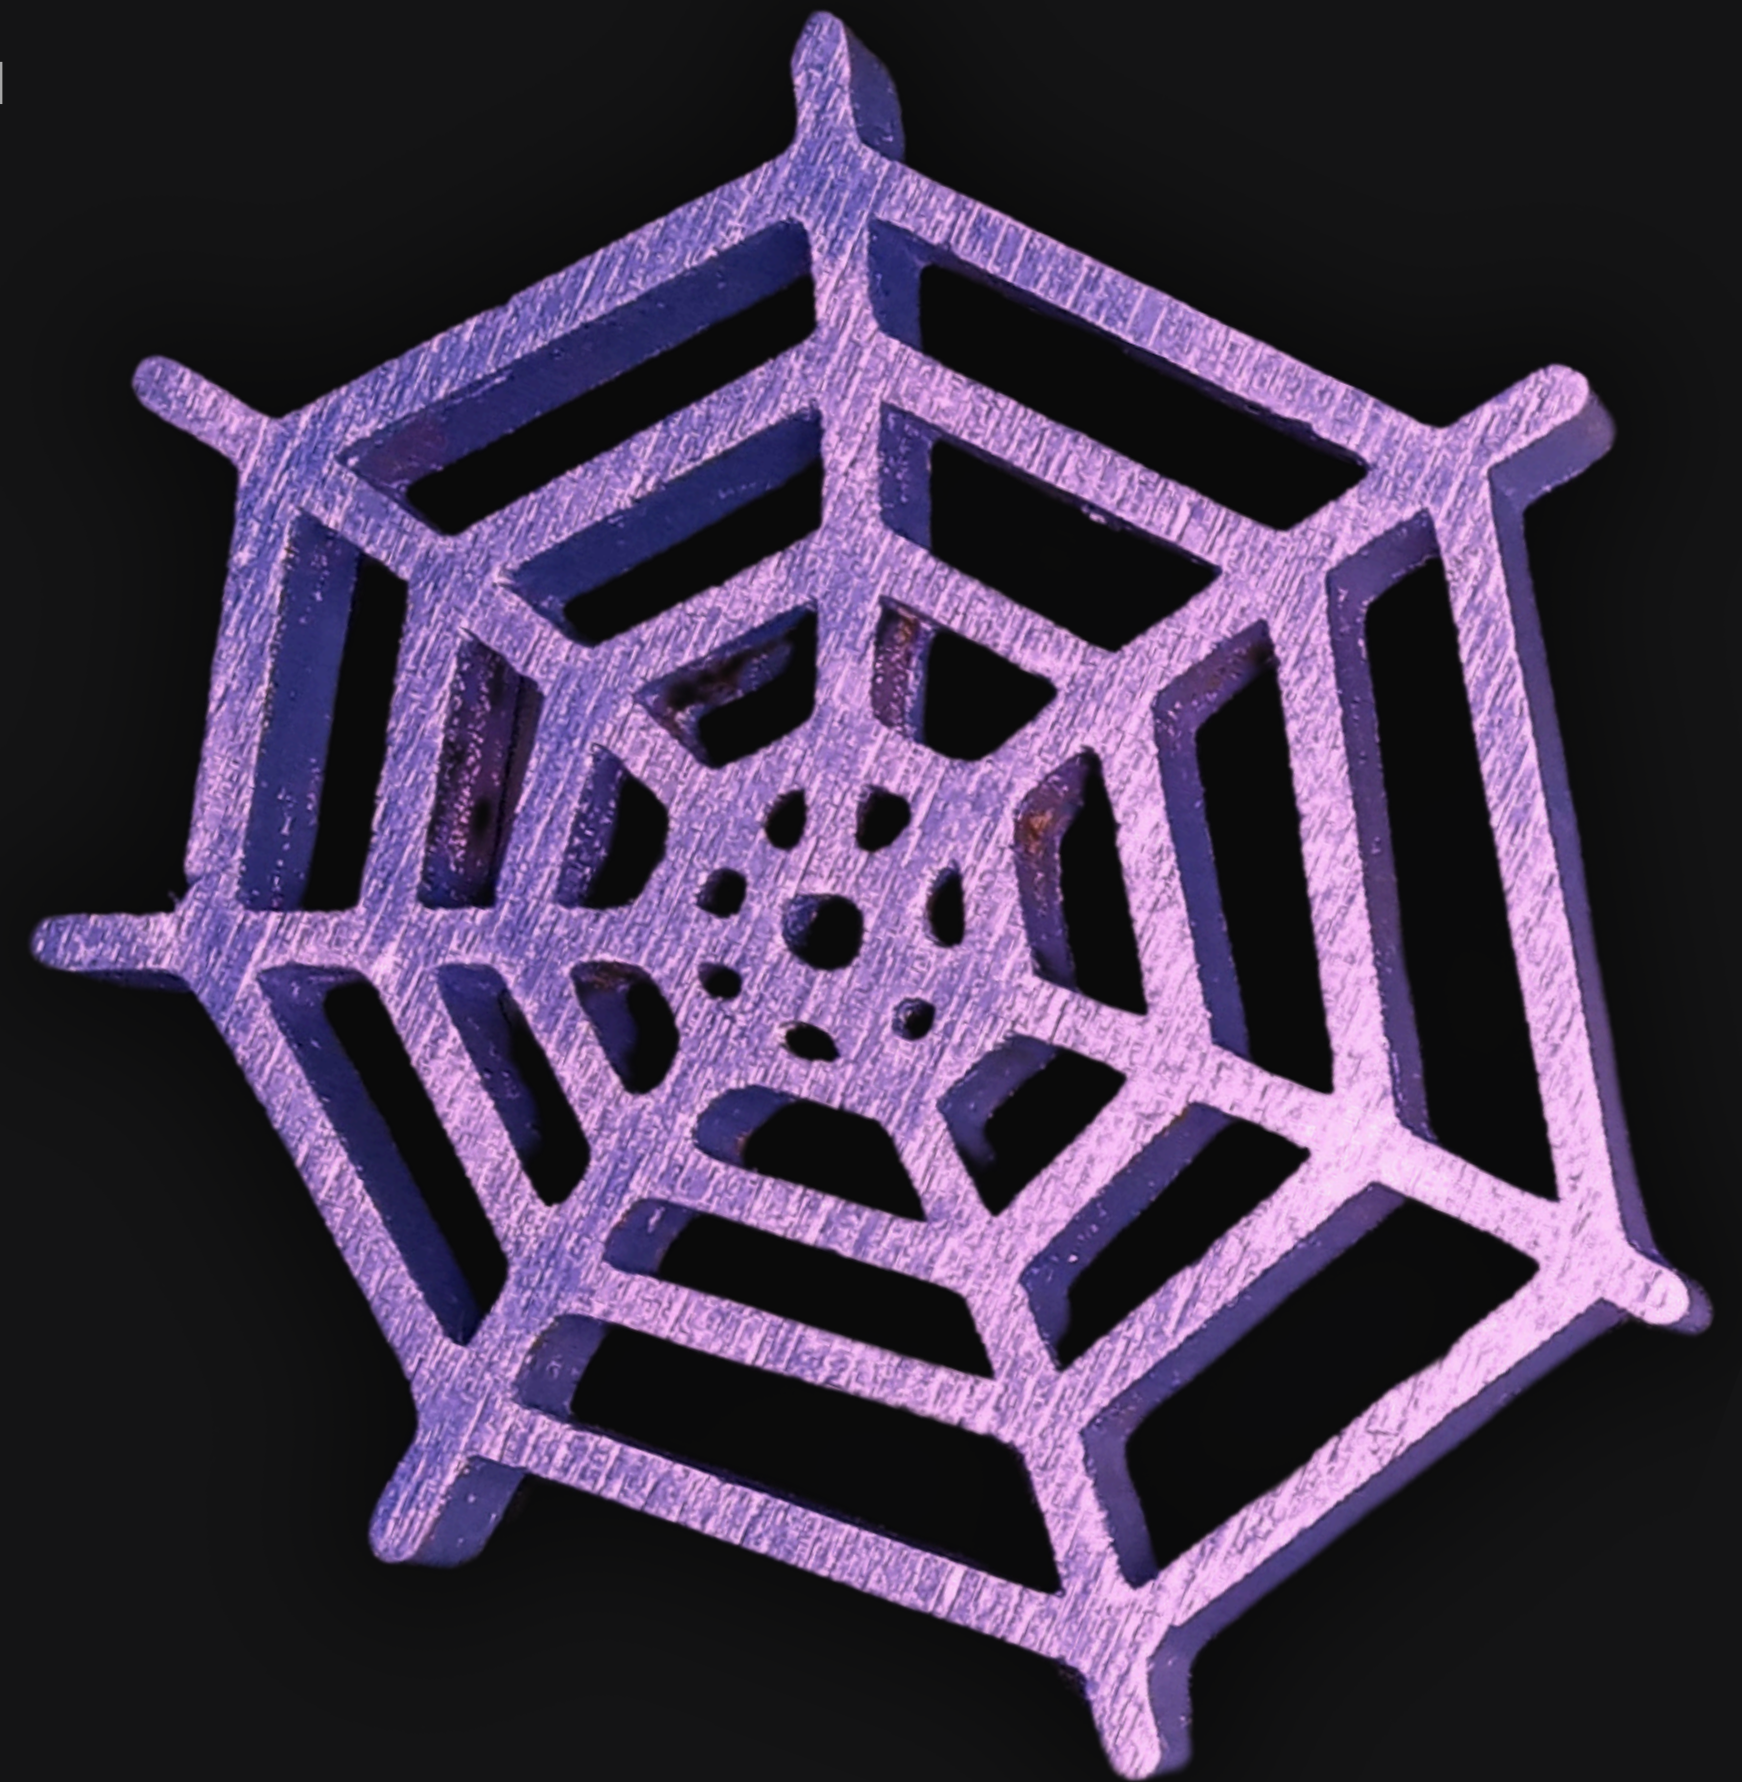

Height: 3 in  
7.62 cm  
76.2 mm

24 inches Extra Long Premium Cotton Cord  
48 inches Total Cord Length  
Easy Custom Length Adjustment  
Polished Metal Locking Spring Clasp

Depth: 1/4 in Width: 3 in  
0.635 cm 7.62 cm  
6.35 mm 76.2 mm

## One of a Kind

The **Protection Web Necklace** is crafted by hand to give the piece a Chiseled Metal appearance. It has an idol-like appearance at 3" inches tall and wide. It is 1/4" inch thick giving it depth unlike any other necklace you will find.

## Energy Artifact

The **Protection Web Necklace** can be worn as a Necklace, displayed as an Amulet, serve as a Talisman and can be used as a Positive Energy Artifact to radiate Positive Energy wherever you choose to take it.

## Protection Web Meaning

In spirituality, a Protection Web symbolizes the interconnectedness of all life, serving as a metaphoric shield against negativity. It represents the delicate balance between strength and vulnerability, reminding us that we are all woven into a larger cosmic tapestry, safeguarded by the threads of universal energy and collective consciousness.