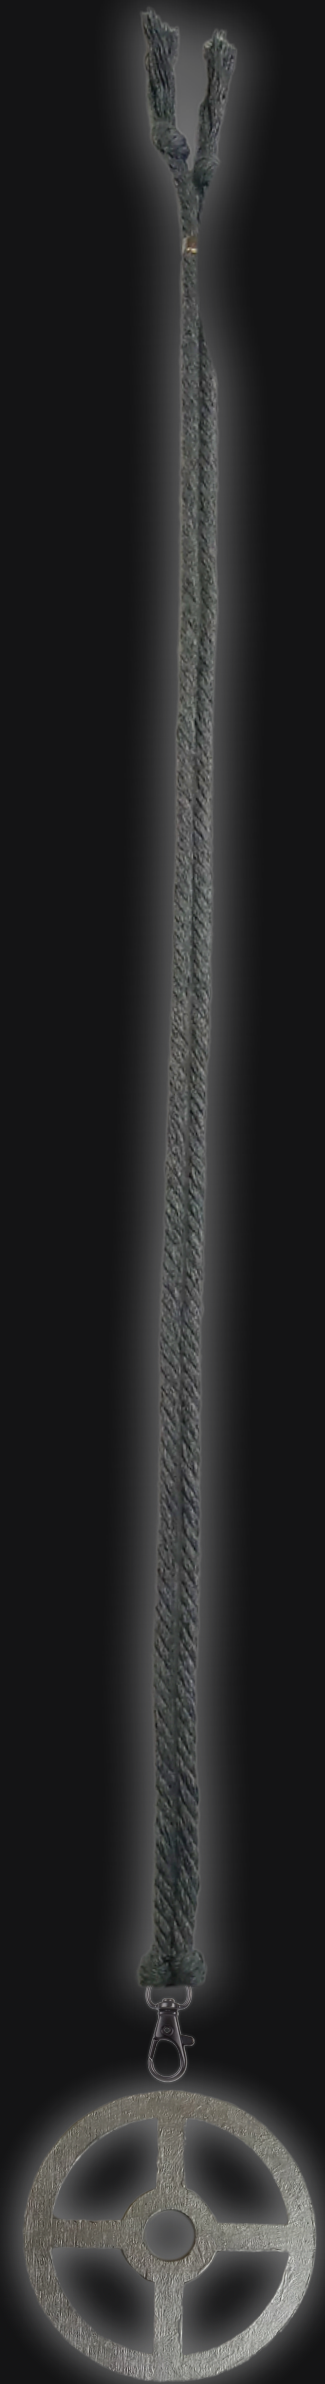

# Universal Portal Necklace

Hand Crafted In: Astoria, Oregon

Artist: Maxis Richards

Serial Number: 000070 Collection: Universal Portal Necklaces

Total Height: 28 in  
71.12 cm  
711.2 mm

Made from High-Quality Baltic Birch Wood  
Hand Sanded, Brush Painted & Triple Sealed  
Meticulously Crafted and Infused with Positive Energy

Height: 3 in  
7.62 cm  
76.2 mm

24 inches Extra Long Premium Cotton Cord  
48 inches Total Cord Length  
Easy Custom Length Adjustment  
Polished Metal Locking Spring Clasp

Depth: 1/4 in    Width: 3 in  
0.635 cm        7.62 cm  
6.35 mm        76.2 mm