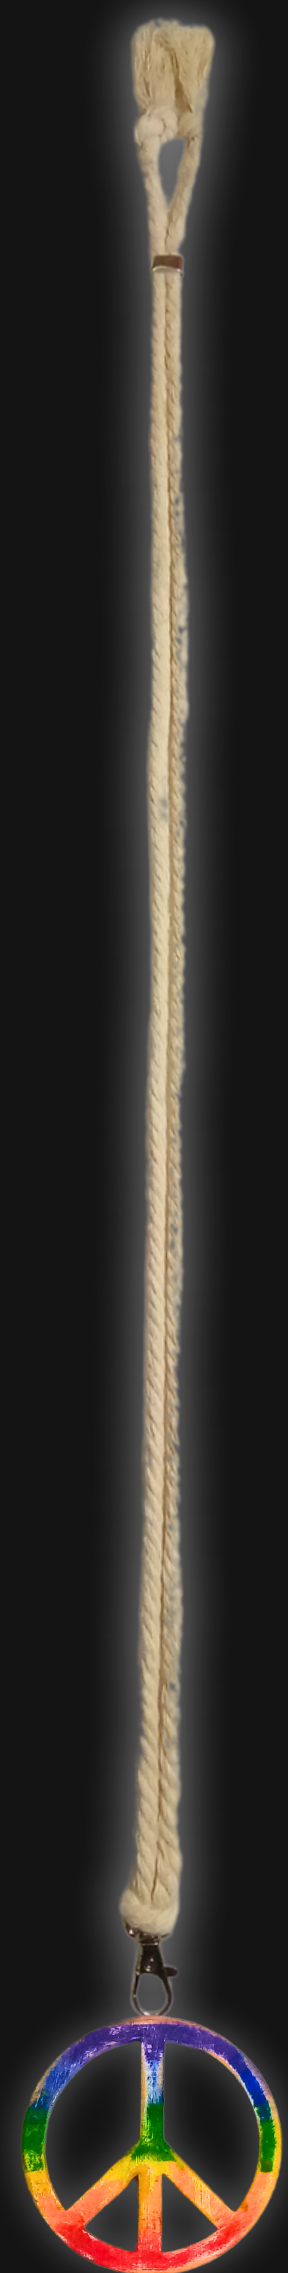

Rainbow Distressed Peace Sign

Hand Crafted In: Astoria, Oregon

Artist: Maxis Richards

Serial Number: 000009 Collection: Rainbow Distressed Peace Sign

Total Height: 28 in
71.12 cm
711.2 mm

Made from High-Quality Baltic Birch Wood
Hand Sanded, Brush Painted & Triple Sealed
Meticulously Crafted and Infused with Positive Energy

Height: 3 in
7.62 cm
76.2 mm

24 inches Extra Long Premium Cotton Cord
48 inches Total Cord Length
Easy Custom Length Adjustment
Polished Metal Locking Spring Clasp

Depth: 1/4 in Width: 3 in
0.635 cm 7.62 cm
6.35 mm 76.2 mm