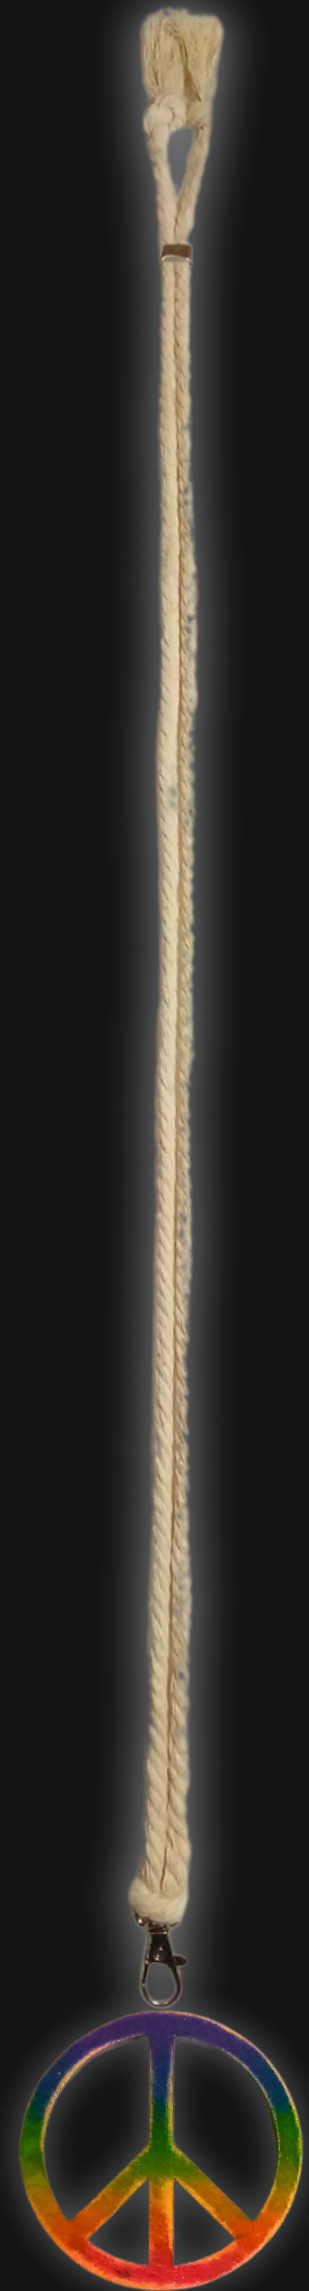

Rainbow Distressed Peace Sign

Hand Crafted In: Astoria, Oregon

Artist: Maxis Richards

Serial Number: 000007 Collection: Rainbow Distressed Peace Sign

Total Height: 28 in
71.12 cm
711.2 mm

Made from High-Quality Baltic Birch Wood
Hand Sanded, Brush Painted & Triple Sealed
Meticulously Crafted and Infused with Positive Energy

Height: 3 in
7.62 cm
76.2 mm

24 inches Extra Long Premium Cotton Cord
48 inches Total Cord Length
Easy Custom Length Adjustment
Polished Metal Locking Spring Clasp

Depth: 1/4 in Width: 3 in
0.635 cm 7.62 cm
6.35 mm 76.2 mm