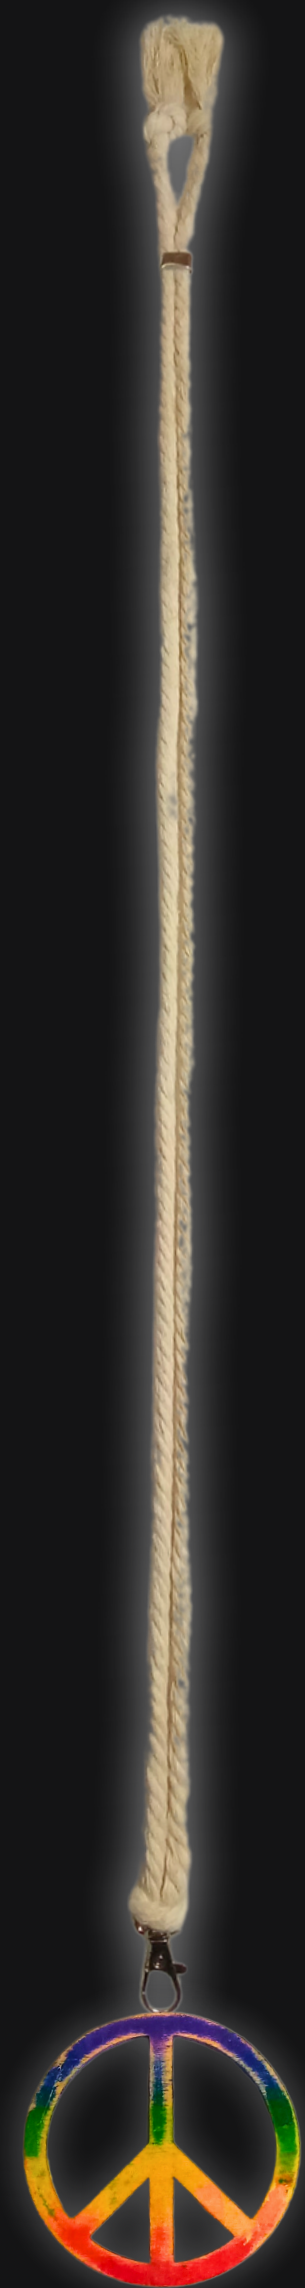

Rainbow Distressed Peace Sign

Hand Crafted In: Astoria, Oregon

Artist: Maxis Richards

Serial Number: 000005 Collection: Rainbow Distressed Peace Sign

Total Height: 28 in
71.12 cm
711.2 mm

Made from High-Quality Baltic Birch Wood
Hand Sanded, Brush Painted & Triple Sealed
Meticulously Crafted and Infused with Positive Energy

Height: 3 in
7.62 cm
76.2 mm

24 inches Extra Long Premium Cotton Cord
48 inches Total Cord Length
Easy Custom Length Adjustment
Polished Metal Locking Spring Clasp

Depth: 1/4 in Width: 3 in
0.635 cm 7.62 cm
6.35 mm 76.2 mm