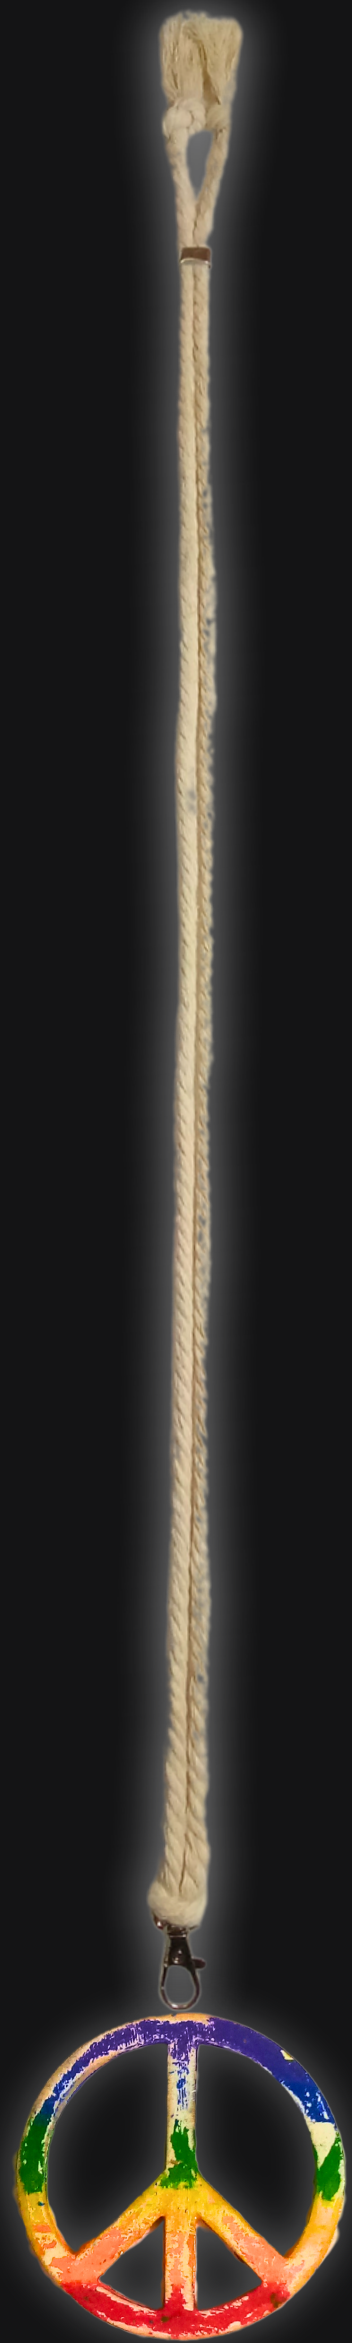

Rainbow Distressed Peace Sign

Hand Crafted In: Astoria, Oregon

Artist: Maxis Richards

Serial Number: 000004 Collection: Rainbow Distressed Peace Sign

Total Height: 28 in
71.12 cm
711.2 mm

Made from High-Quality Baltic Birch Wood
Hand Sanded, Brush Painted & Triple Sealed
Meticulously Crafted and Infused with Positive Energy

Height: 3 in
7.62 cm
76.2 mm

24 inches Extra Long Premium Cotton Cord
48 inches Total Cord Length
Easy Custom Length Adjustment
Metal Locking Spring Clasp

Depth: 1/4 in Width: 3 in
0.635 cm 7.62 cm
6.35 mm 76.2 mm