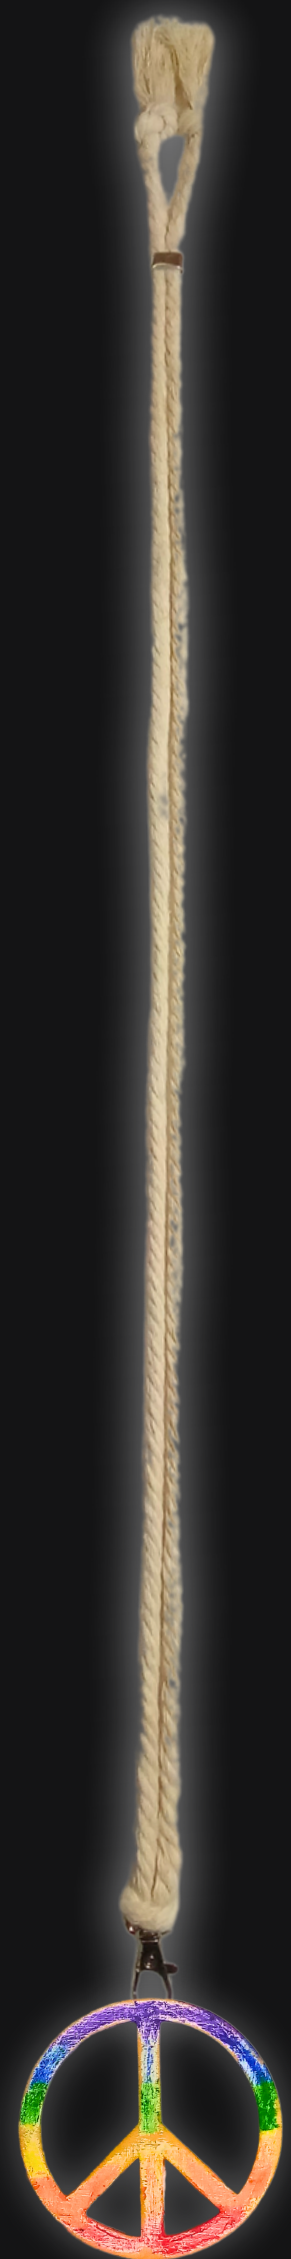

Rainbow Distressed Peace Sign

Hand Crafted In: Astoria, Oregon

Artist: Maxis Richards

Serial Number: 000003 Collection: Rainbow Distressed Peace Sign

Total Height: 28 in
71.12 cm
711.2 mm

Made from High-Quality Baltic Birch Wood
Hand Sanded, Brush Painted & Triple Sealed
Meticulously Crafted and Infused with Positive Energy

Height: 3 in
7.62 cm
76.2 mm

24 inches Extra Long Premium Cotton Cord
48 inches Total Cord Length
Easy Custom Length Adjustment
Metal Locking Spring Clasp

Depth: 1/4 in Width: 3 in
0.635 cm 7.62 cm
6.35 mm 76.2 mm