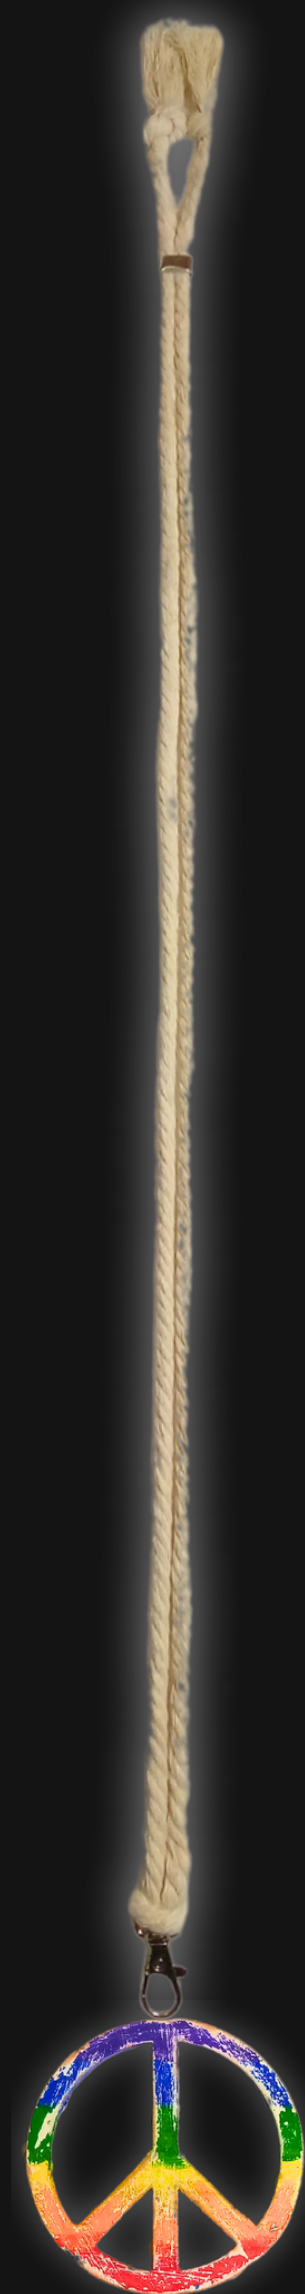

Rainbow Distressed Peace Sign

Hand Crafted In: Astoria, Oregon

Artist: Maxis Richards

Serial Number: 000002 Collection: Rainbow Distressed Peace Sign

Total Height: 28 in
71.12 cm
711.2 mm

Made from High-Quality Baltic Birch Wood
Hand Sanded, Brush Painted & Triple Sealed
Meticulously Crafted and Infused with Positive Energy

Height: 3 in
7.62 cm
76.2 mm

24 inches Extra Long Premium Cotton Cord
48 inches Total Cord Length
Easy Custom Length Adjustment
Polished Metal Locking Spring Clasp

Depth: 1/4 in Width: 3 in
0.635 cm 7.62 cm
6.35 mm 76.2 mm