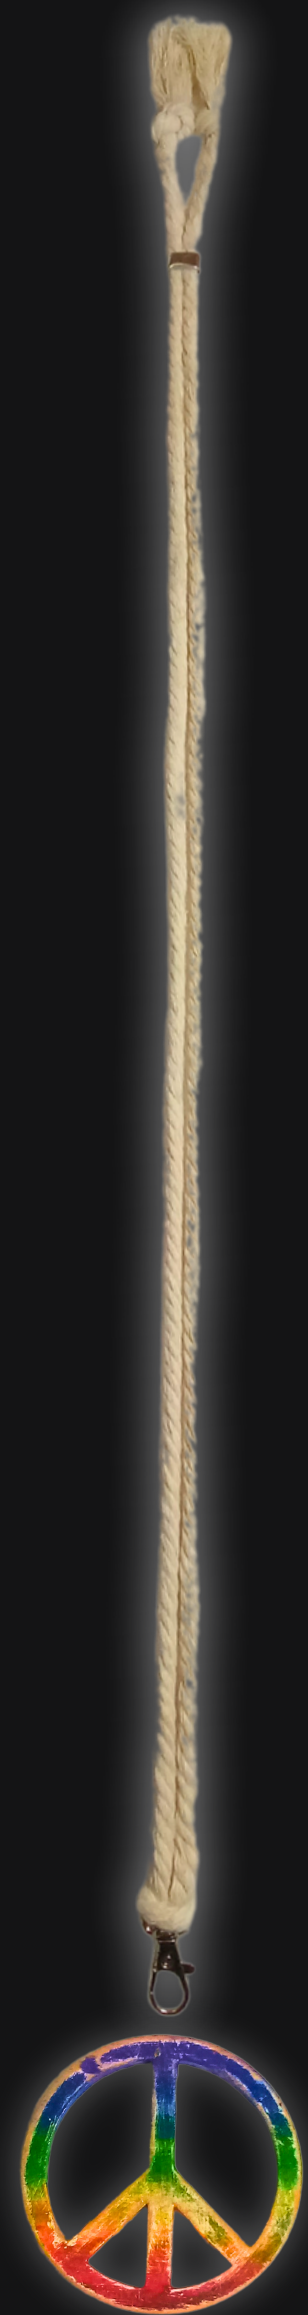

Rainbow Distressed Peace Sign

Hand Crafted In: Astoria, Oregon

Artist: Maxis Richards

Serial Number: 000001 Collection: Rainbow Distressed Peace Sign

Total Height: 28 in
71.12 cm
711.2 mm

Made from High-Quality Baltic Birch Wood
Hand Sanded, Brush Painted & Triple Sealed
Meticulously Crafted and Infused with Positive Energy

Height: 3 in
7.62 cm
76.2 mm

24 inches Extra Long Premium Cotton Cord
48 inches Total Cord Length
Easy Custom Length Adjustment
Polished Metal Locking Spring Clasp

Depth: 1/4 in Width: 3 in
0.635 cm 7.62 cm
6.35 mm 76.2 mm